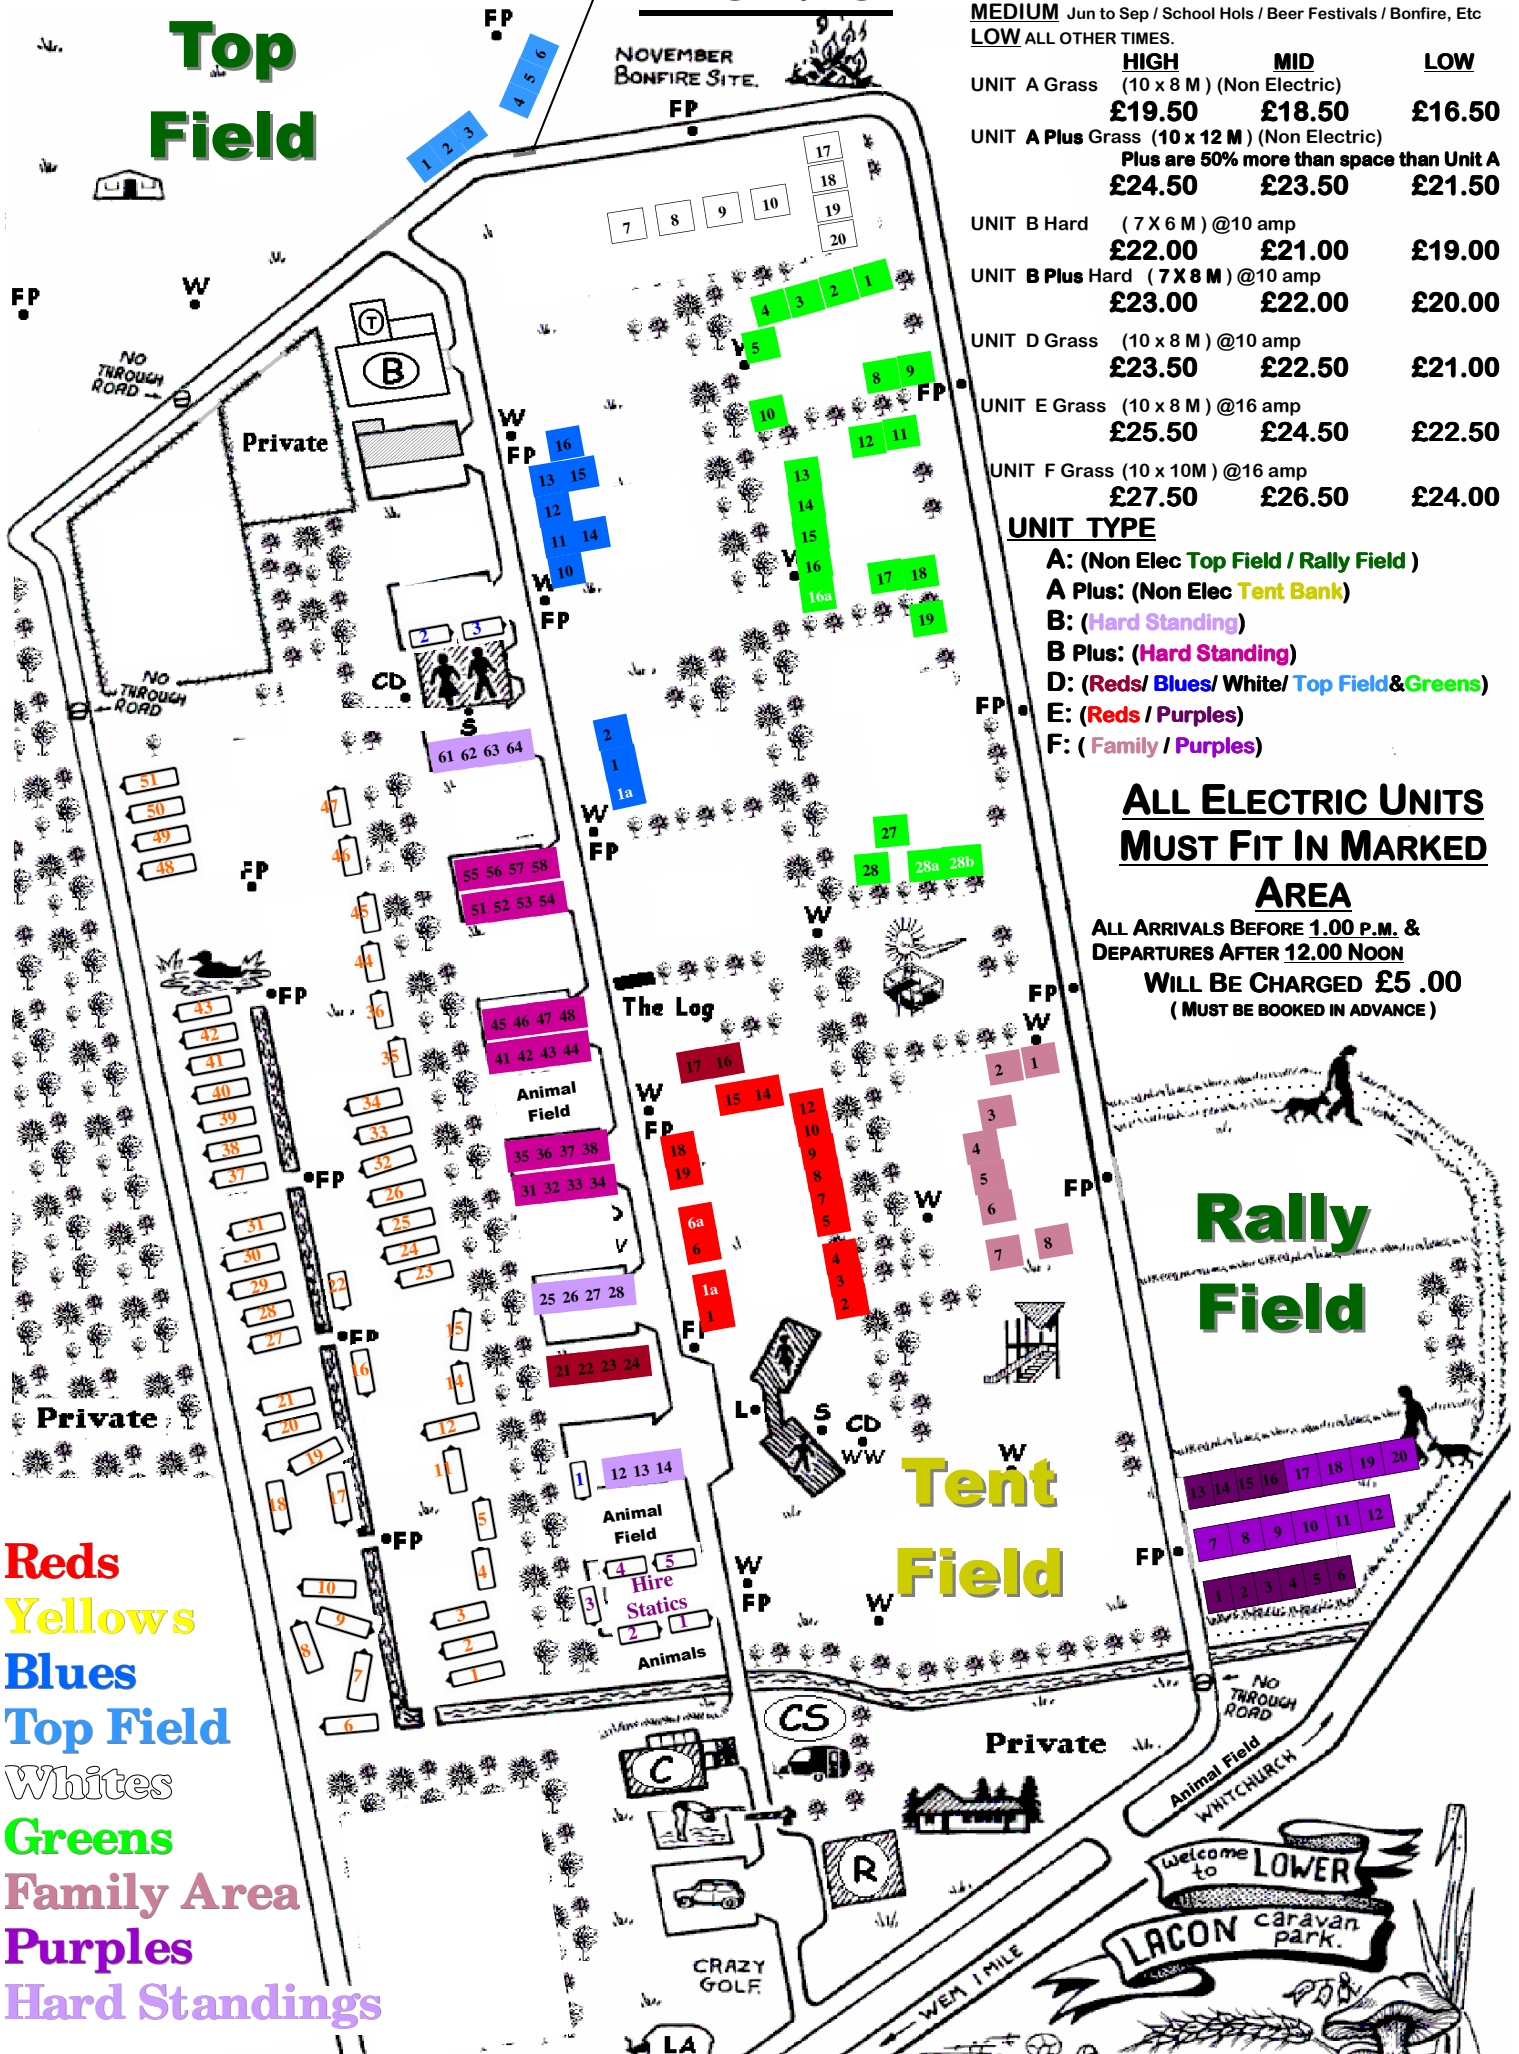

2010

Top Field

NOVEMBER BONFIRE SITE.

UNIT = 4 Persons in Motor Home Or Car & Tent
HIGH Bank Holidays Weekends **Or Car & Caravan**
MEDIUM Jun to Sep / School Hols / Beer Festivals / Bonfire, Etc
LOW ALL OTHER TIMES.

UNIT TYPE

- A: (Non Elec Top Field / Rally Field)
- A Plus: (Non Elec Tent Bank)
- B: (Hard Standing)
- B Plus: (Hard Standing)
- D: (Reds/ Blues/ White/ Top Field&Greens)
- E: (Reds/ Purples)
- F: (Family / Purples)

ALL ELECTRIC UNITS MUST FIT IN MARKED

AREA

ALL ARRIVALS BEFORE 1.00 P.M. &
 DEPARTURES AFTER 12.00 NOON
 WILL BE CHARGED £5.00
 (MUST BE BOOKED IN ADVANCE)

Rally Field

Tent Field

- Reds
- Yellows
- Blues
- Top Field
- Whites
- Greens
- Family Area
- Purples
- Hard Standings

Welcome to LOWER LACON caravan park.