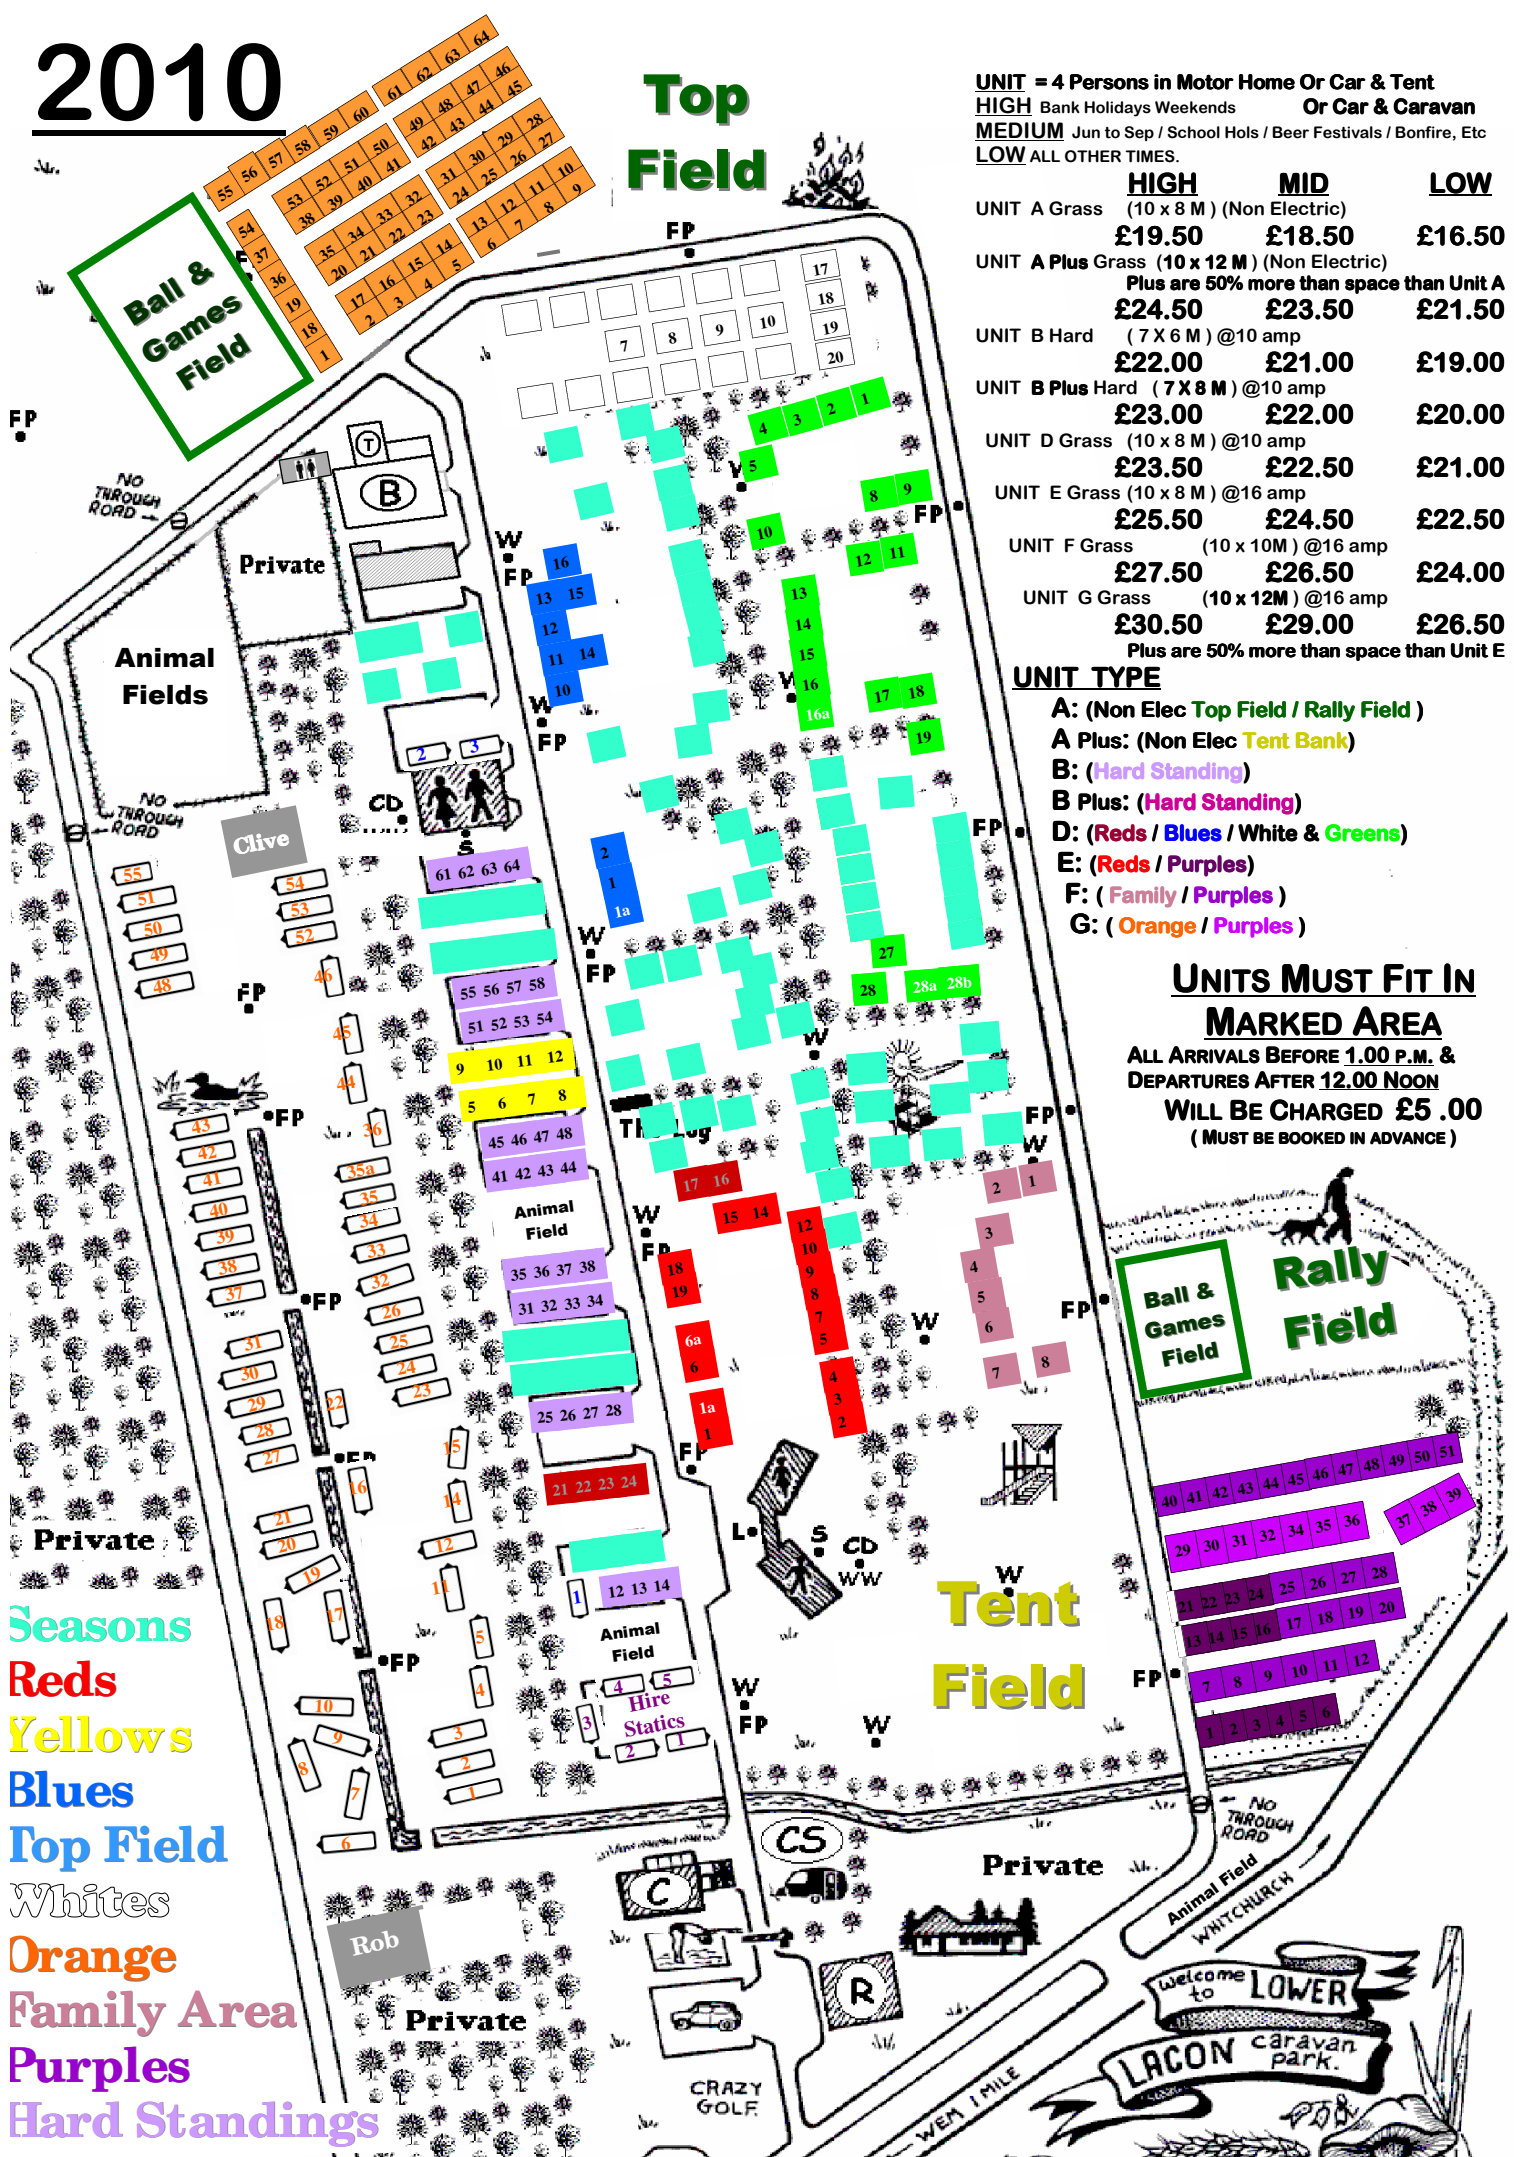

2010

Top Field

UNIT = 4 Persons in Motor Home Or Car & Tent
HIGH Bank Holidays Weekends **Or Car & Caravan**
MEDIUM Jun to Sep / School Hols / Beer Festivals / Bonfire, Etc
LOW ALL OTHER TIMES.

	HIGH	MID	LOW
UNIT A Grass (10 x 8 M) (Non Electric)	£19.50	£18.50	£16.50
UNIT A Plus Grass (10 x 12 M) (Non Electric) Plus are 50% more than space than Unit A	£24.50	£23.50	£21.50
UNIT B Hard (7 X 6 M) @10 amp	£22.00	£21.00	£19.00
UNIT B Plus Hard (7 X 8 M) @10 amp	£23.00	£22.00	£20.00
UNIT D Grass (10 x 8 M) @10 amp	£23.50	£22.50	£21.00
UNIT E Grass (10 x 8 M) @16 amp	£25.50	£24.50	£22.50
UNIT F Grass (10 x 10M) @16 amp	£27.50	£26.50	£24.00
UNIT G Grass (10 x 12M) @16 amp	£30.50	£29.00	£26.50

Plus are 50% more than space than Unit E

UNIT TYPE

- A: (Non Elec Top Field / Rally Field)
- A Plus: (Non Elec Tent Bank)
- B: (Hard Standing)
- B Plus: (Hard Standing)
- D: (Reds / Blues / White & Greens)
- E: (Reds / Purples)
- F: (Family / Purples)
- G: (Orange / Purples)

UNITS MUST FIT IN MARKED AREA

ALL ARRIVALS BEFORE 1.00 P.M. & DEPARTURES AFTER 12.00 NOON
 WILL BE CHARGED £5.00
 (MUST BE BOOKED IN ADVANCE)

- Seasons
- Reds
- Yellows
- Blues
- Top Field
- Whites
- Orange
- Family Area
- Purples
- Hard Standings